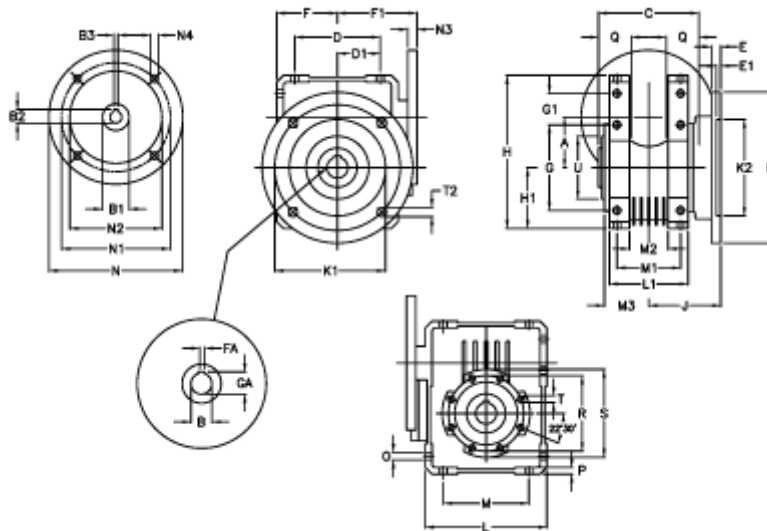

Article number: 392211004654116

Description: Worm Gear with Torque Limiter
W110 L1-UFC-46-P100 B14

Measures

A = 110.10	E = 20	H = 308.0	M = 184	N4 = 13	U = 130
B = 42	E1 = 12	H1 = 125.0	M1 = 115	O = 14.0	
B1 E7 = 28	F = 125	J = 131.5	M2 = 69	P = 14	
B2 = 31.3	F1 = 151	K = 280	M3 = 73.0	Q = 45	
B3 H9 = 8	FA = 12	K1 = 230	N = 160	R = 165	
C = 155	G = 184	K2 = 170	N1 = 130	S = 200	
D = 174.0	G1 = 58.0	L = 250	N2 = 110	T = M12x19	
D1 = 82.0	GA = 45.3	L1 = 143	N3 = 13.0	T2 = 13.0	